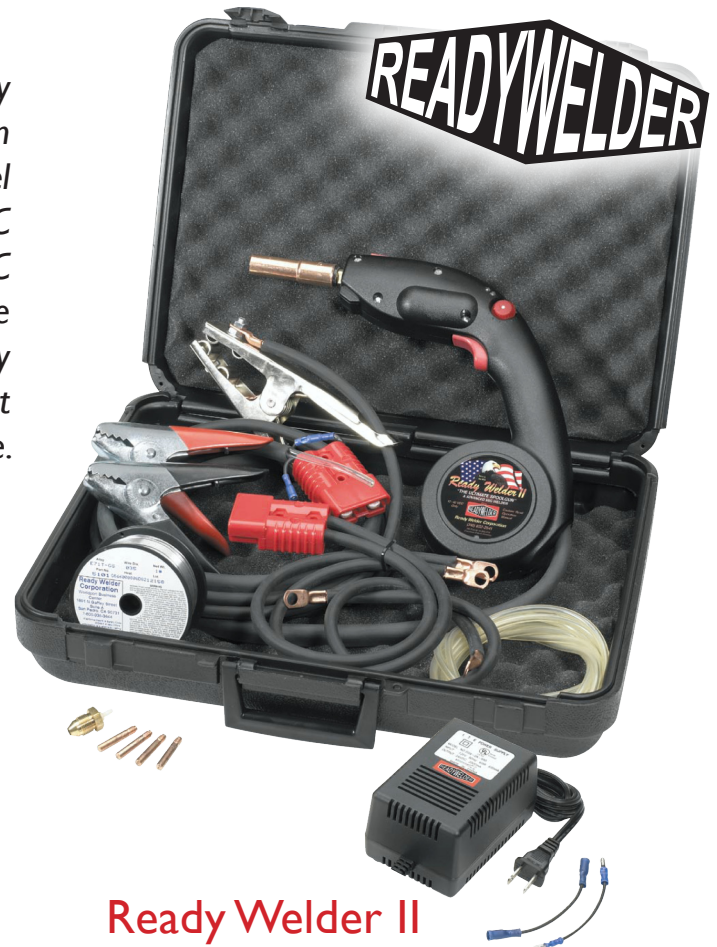

## The Most powerful, affordable, portable, versatile MIG Welder in the world!

*The Ready Welder Model #10000ADP is most frequently used by maintenance facilities, public works, construction companies, industrial companies, and hobbyists. This model includes our AC to DC Power Converter to supply 24 VDC to the RWII circuitry and is used when connecting to CC (constant current) Stick welding machines. Since there are more Stick Welding machines in the marketplace than any other welder, the ADP would be the perfect buy for those that like the ability to connect to a DC output welding machine.*

The Model #10000ADP has a one year  
100% parts and labor factory warranty.

### Ready Welder II Model 10000ADP Features:

- Welds Steel, Stainless, Aluminum and other Metals
- Connects to Batteries
  - 18 Volt Battery Can do Thin Sheet Metal
  - 24 Volt will Single Pass 1/2" @ 220 amp
  - 36 Volt will Weld up to 3/4" @ up to 350 amp
- Welds 22 Gage to 3/4" Material
- Can Connect to other MIG/Constant Voltage, Stick/Constant Current Welding Machines
- AC to DC Power Converter to Drive Gun Controls When Connected to CC/Stick Machines
- Uses Wire Sizes from .023 to .040 Without Changing Rollers
- Uses Heavy-Duty Tweco Quality Front End Consumables
- Wire Speeds of 50 Inches to 900 Inches per Minute
- Built-in Stitch Mode for Thinner Material
- Battery Polarity Indicator Lights
- Ten Foot Power Leads (expandable to 80ft) with Quick Disconnects
- Built-in Gas Valve Lock
- Grounding Clamp Attached

### Ready Welder II Case Includes:

- RWII High-Impact MIG Gun
- Ten Foot Power Lead
- One Spool of 0.035 Flux Core Wire
- Grounding Clamp (300 Amp)
- Two Battery Clamps
- Extra Tips and Gas Hose Fitting
- Ten Extra Feet of Gas Hose
- Foam Lined Molded Briefcase
- AC/DC Power Supply to Drive Gun Controls When Connected to a CC/CV Power Source